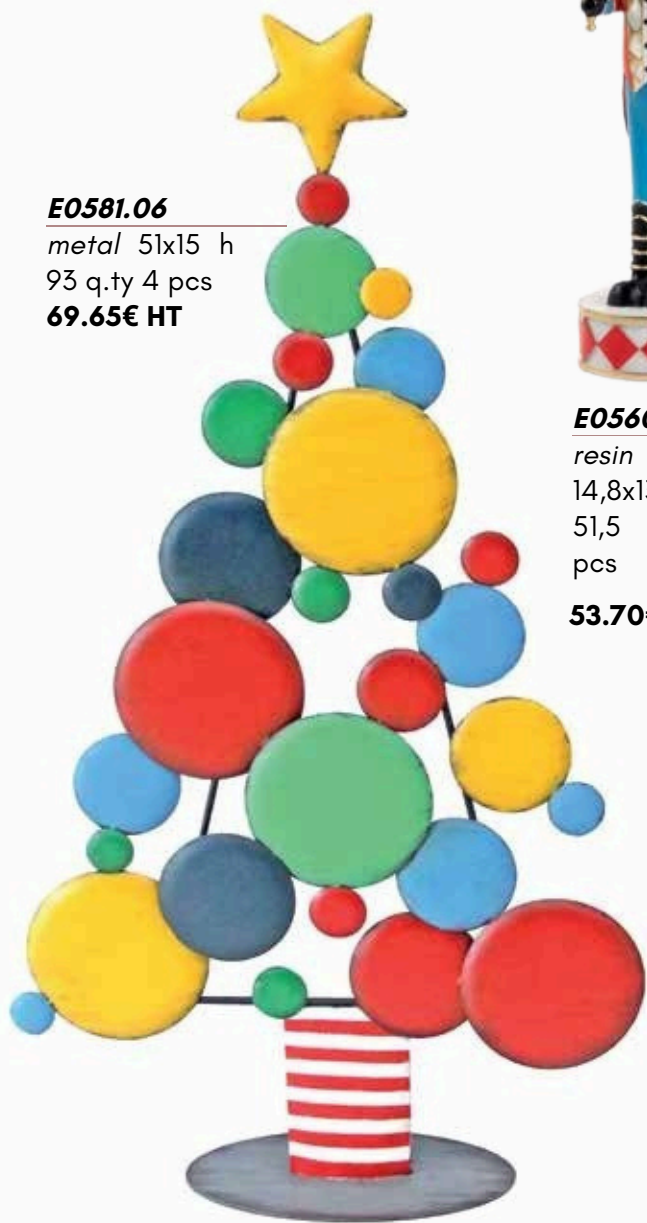

E0581.06

metal 51x15 h
93 q.ty 4 pcs
69.65€ HT

E0560.68

resin
14,8x13 h
51,5 q.ty 6
pcs
53.70€ HT